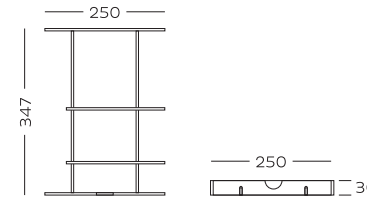

NAME SKATEBOARD CASTOR BASE
CODE 2DACC003

ORGANISER

The 2DO drawer organiser inserts into any 2DO drawer.

NAME DRAWER ORGANISER
CODE 2DACC005

TRAY

Fits on top of any of our 2DO drawer or door boxes.

NAME TOP TRAY
CODE 2DACC006