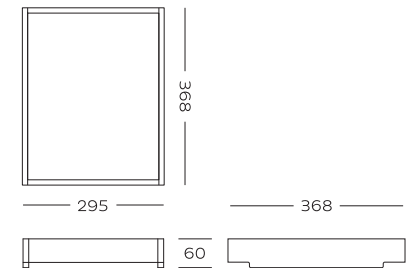

NAME SKATEBOARD CASTOR BASE
CODE 2DACC003

ORGANISER

The 2DO drawer organiser inserts into any 2DO drawer.

NAME DRAWER ORGANISER
CODE 2DACC005

TRAY

Fits on top of any of our 2DO drawer or door boxes.

NAME TOP TRAY
CODE 2DACC006