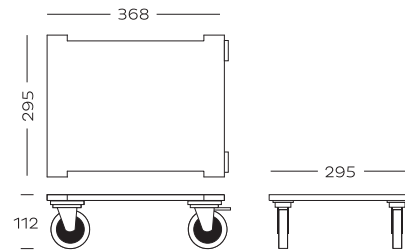

NAME SKATEBOARD CASTOR BASE
CODE 2DACC003

ORGANISER

The 2DO drawer organiser inserts into any 2DO drawer.

NAME DRAWER ORGANISER
CODE 2DACC005

TRAY

Fits on top of any of our 2DO drawer or door boxes.

NAME TOP TRAY
CODE 2DACC006