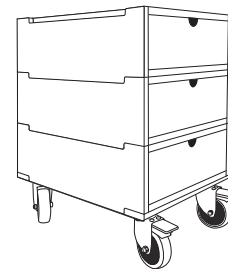

2DO Drawers on Skateboard Castor Base