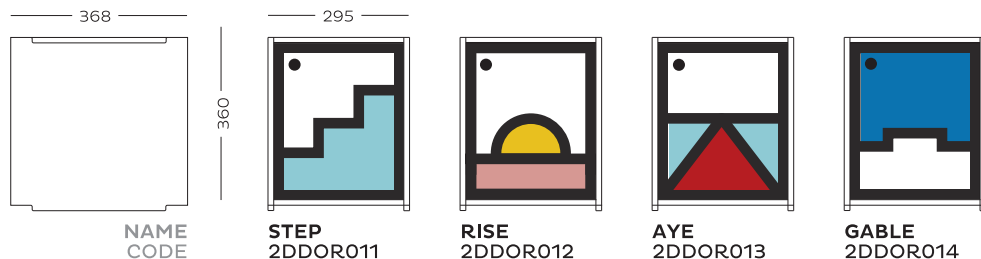

DOOR BOXES

Little cabinets with printed doors, also interlocking.