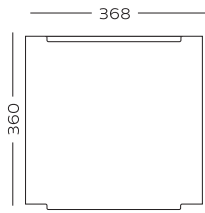

DOOR BOXES Little cabinets with natural and printed doors, also interlocking.

NAME
CODE