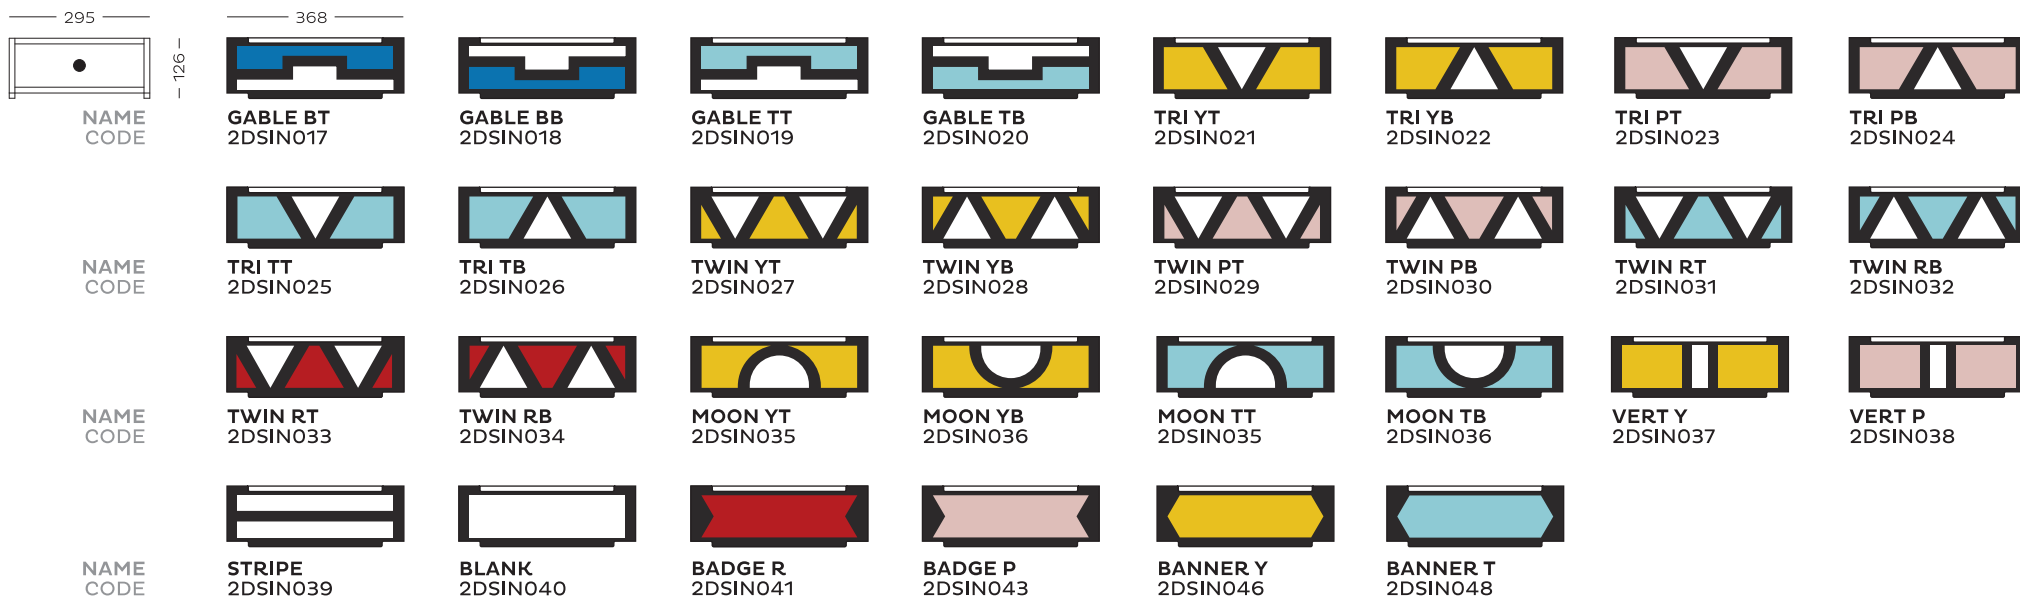

2DO MURAL

A personal interpretation of the symbol language of the mural art of women from the Ndebele tribe of Southern Africa, this 2DO range is a celebration of bold geometry and colour, stackable in endless customisable combinations that will have its own meaning to you.

SINGLES

DOOR BOXES

Little cabinets with printed doors, also interlocking.

COMBOS

Combos feature printed door & drawer faces with blonde sides.