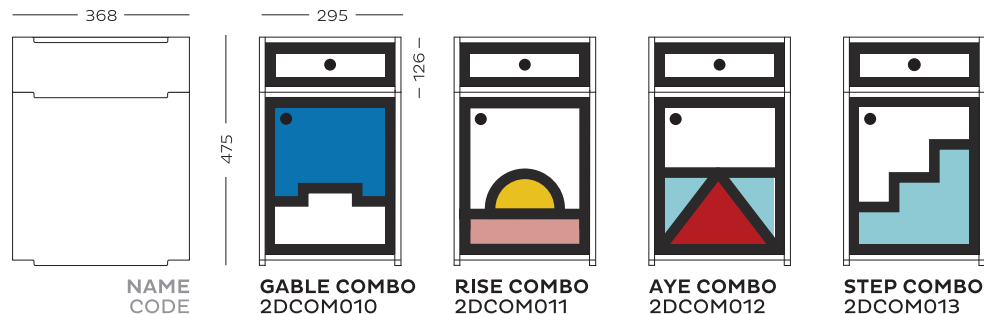

SINGLES

DOOR BOXES

Little cabinets with printed doors, also interlocking.

COMBOS

Combos feature printed door & drawer faces with blonde sides.

2DO DWEBA

To "carve, draw, hatch, scratch". Experimental range of monochromatic 2DO products featuring line drawings in black ink on blonde wood inspired by the Xhosa tribal tradition of adorning their cultural dress, Umbhaco, with beading and embroidery.